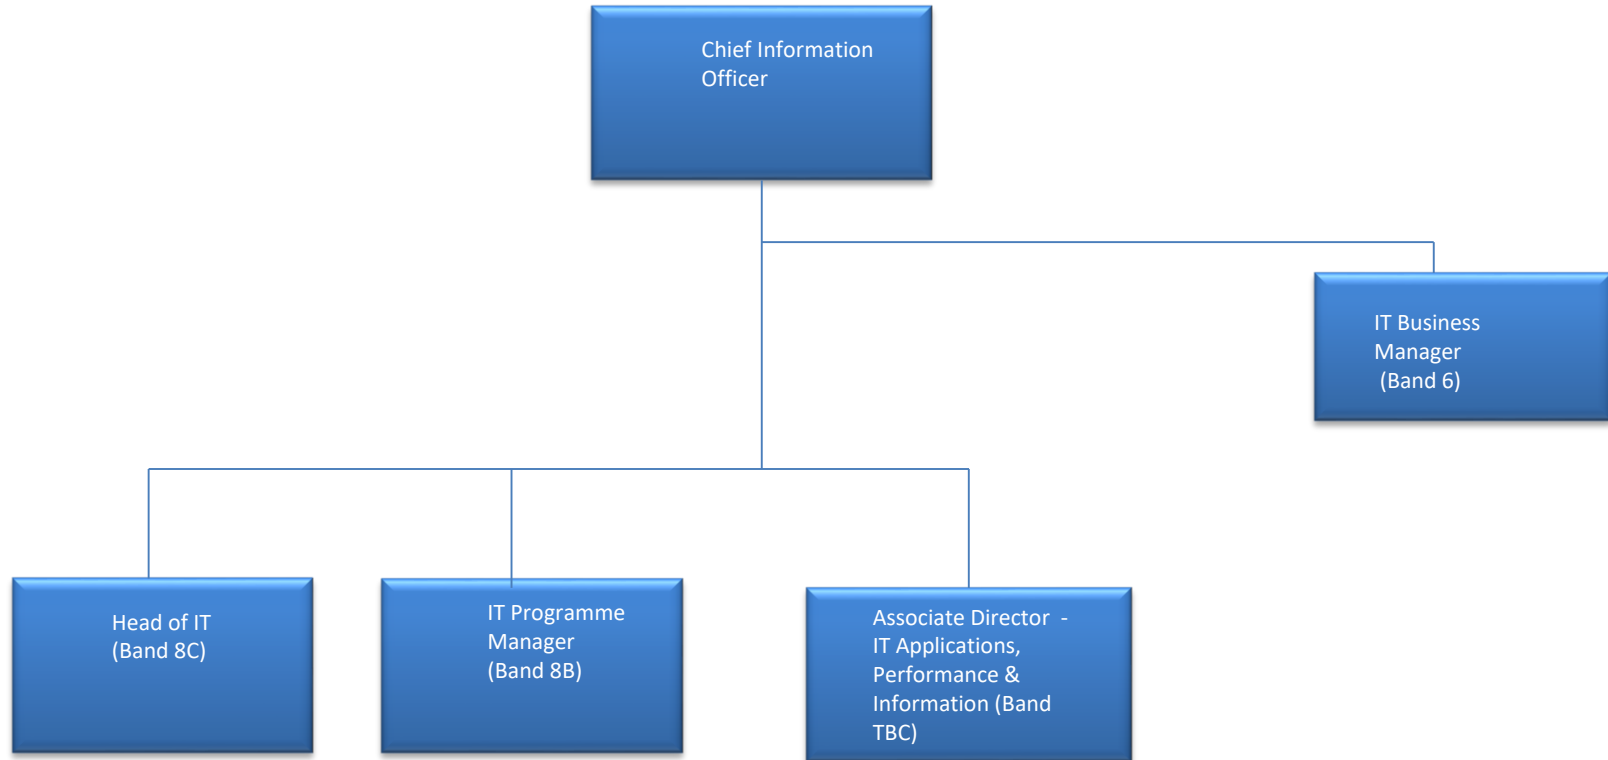

IM&T Senior Management Organisational Chart

IT Technical Team : Organisation Chart

PERFORMANCE & INFORMATION DEPARTMENT : ORGANISATIONAL CHART

IT Systems Delivery Department Organisation Chart

Project Management Office (PMO) Organisational Chart

Chief Information
Officer

IT Programme
Manager
(Band 8b)

Senior Project
Manager
(Band 8a)

Senior Project
Manager
(Band 8a)

Senior Project
Manager
(Band 8a)

Project Manager
(Band 7)

Project Manager
(Band 7)