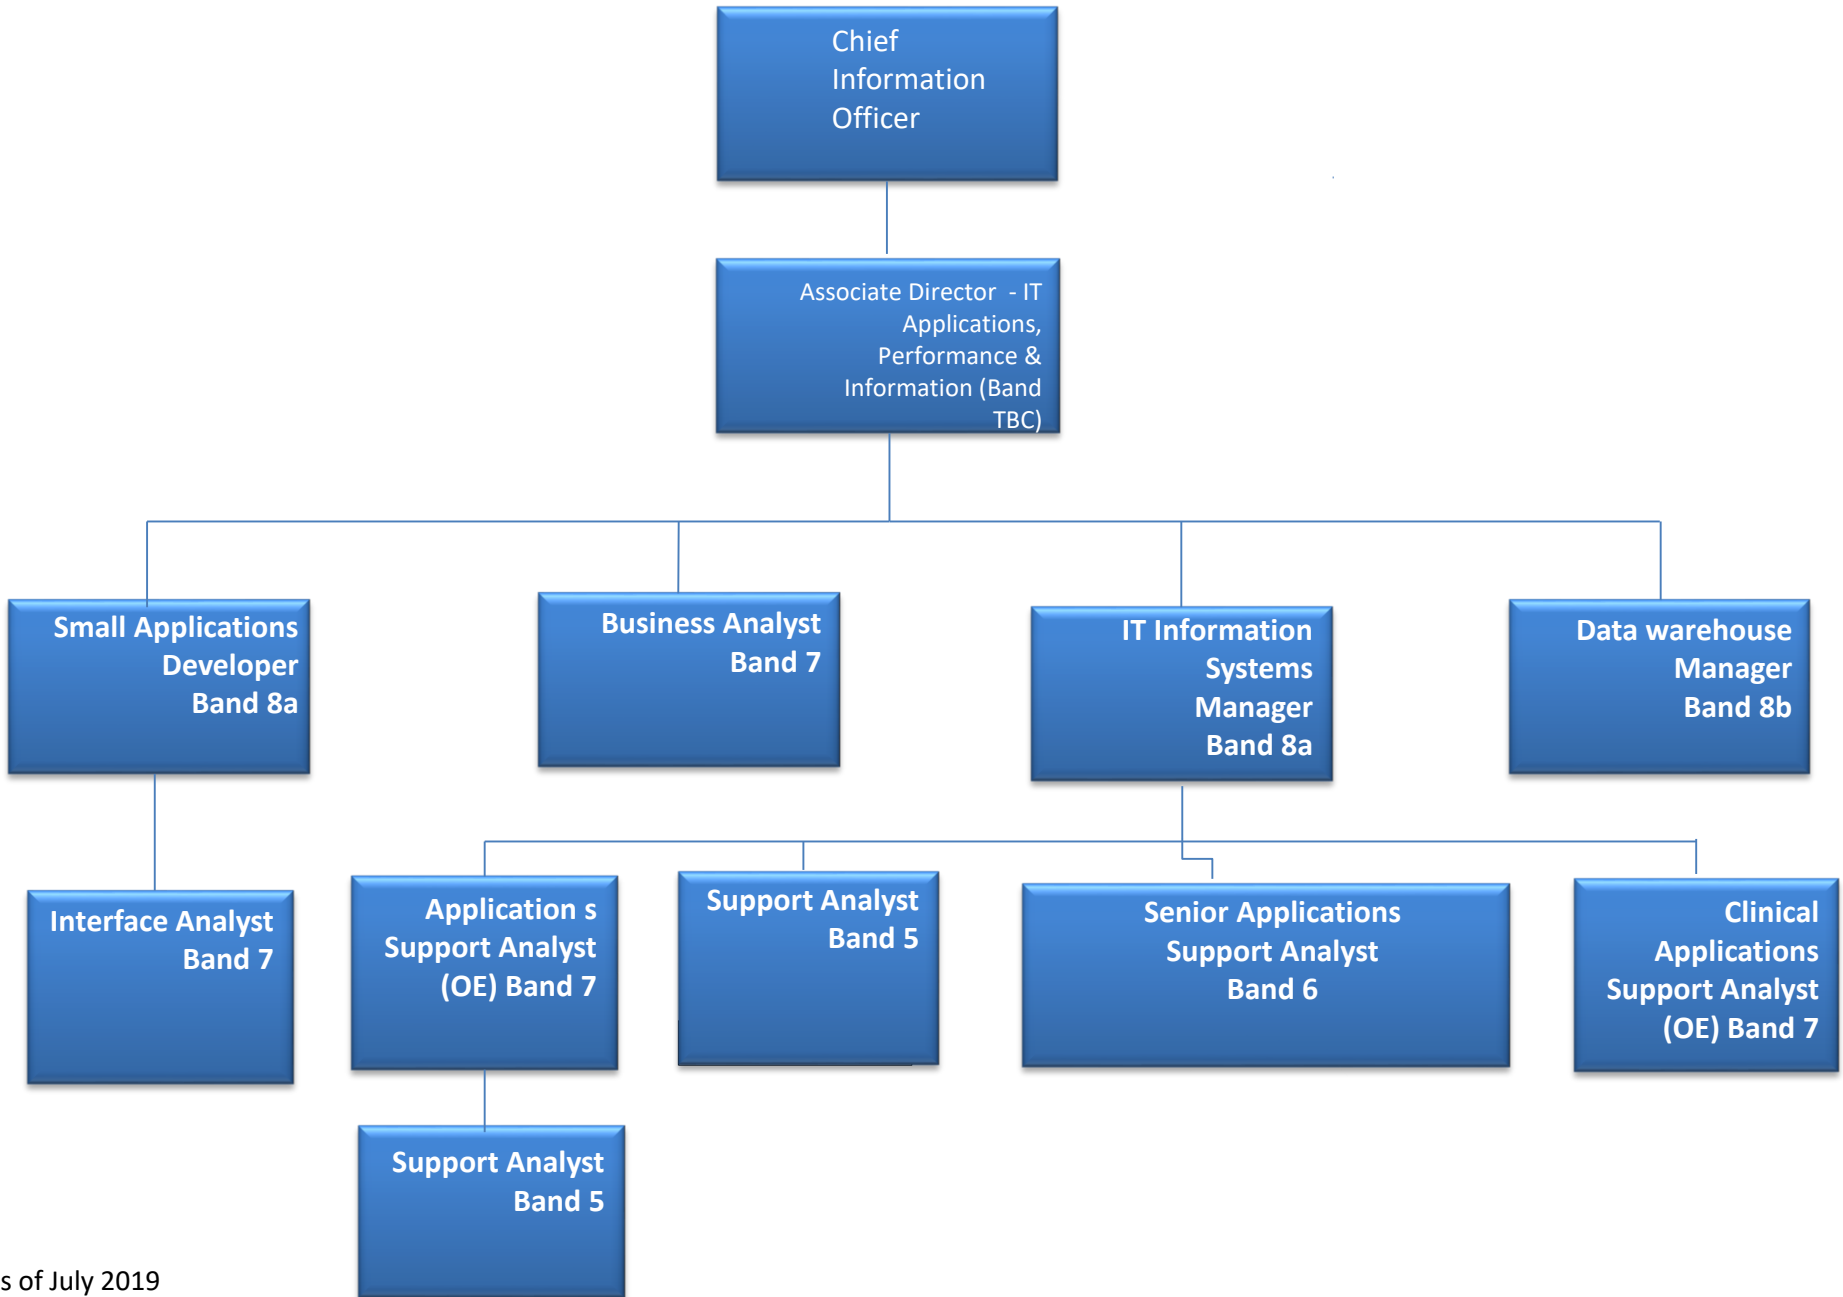

IM&T Senior Management Organisational Chart

IT Technical Team : Organisation Chart

PERFORMANCE & INFORMATION DEPARTMENT : ORGANISATIONAL CHART

IT Systems Delivery Department Organisation Chart

Project Management Office (PMO) Organisational Chart

Chief Information
Officer

IT Programme
Manager
(Band 8b)

Senior Project
Manager
(Band 8a)

Senior Project
Manager
(Band 8a)

Senior Project
Manager
(Band 8a)

Project Manager
(Band 7)

Project Manager
(Band 7)