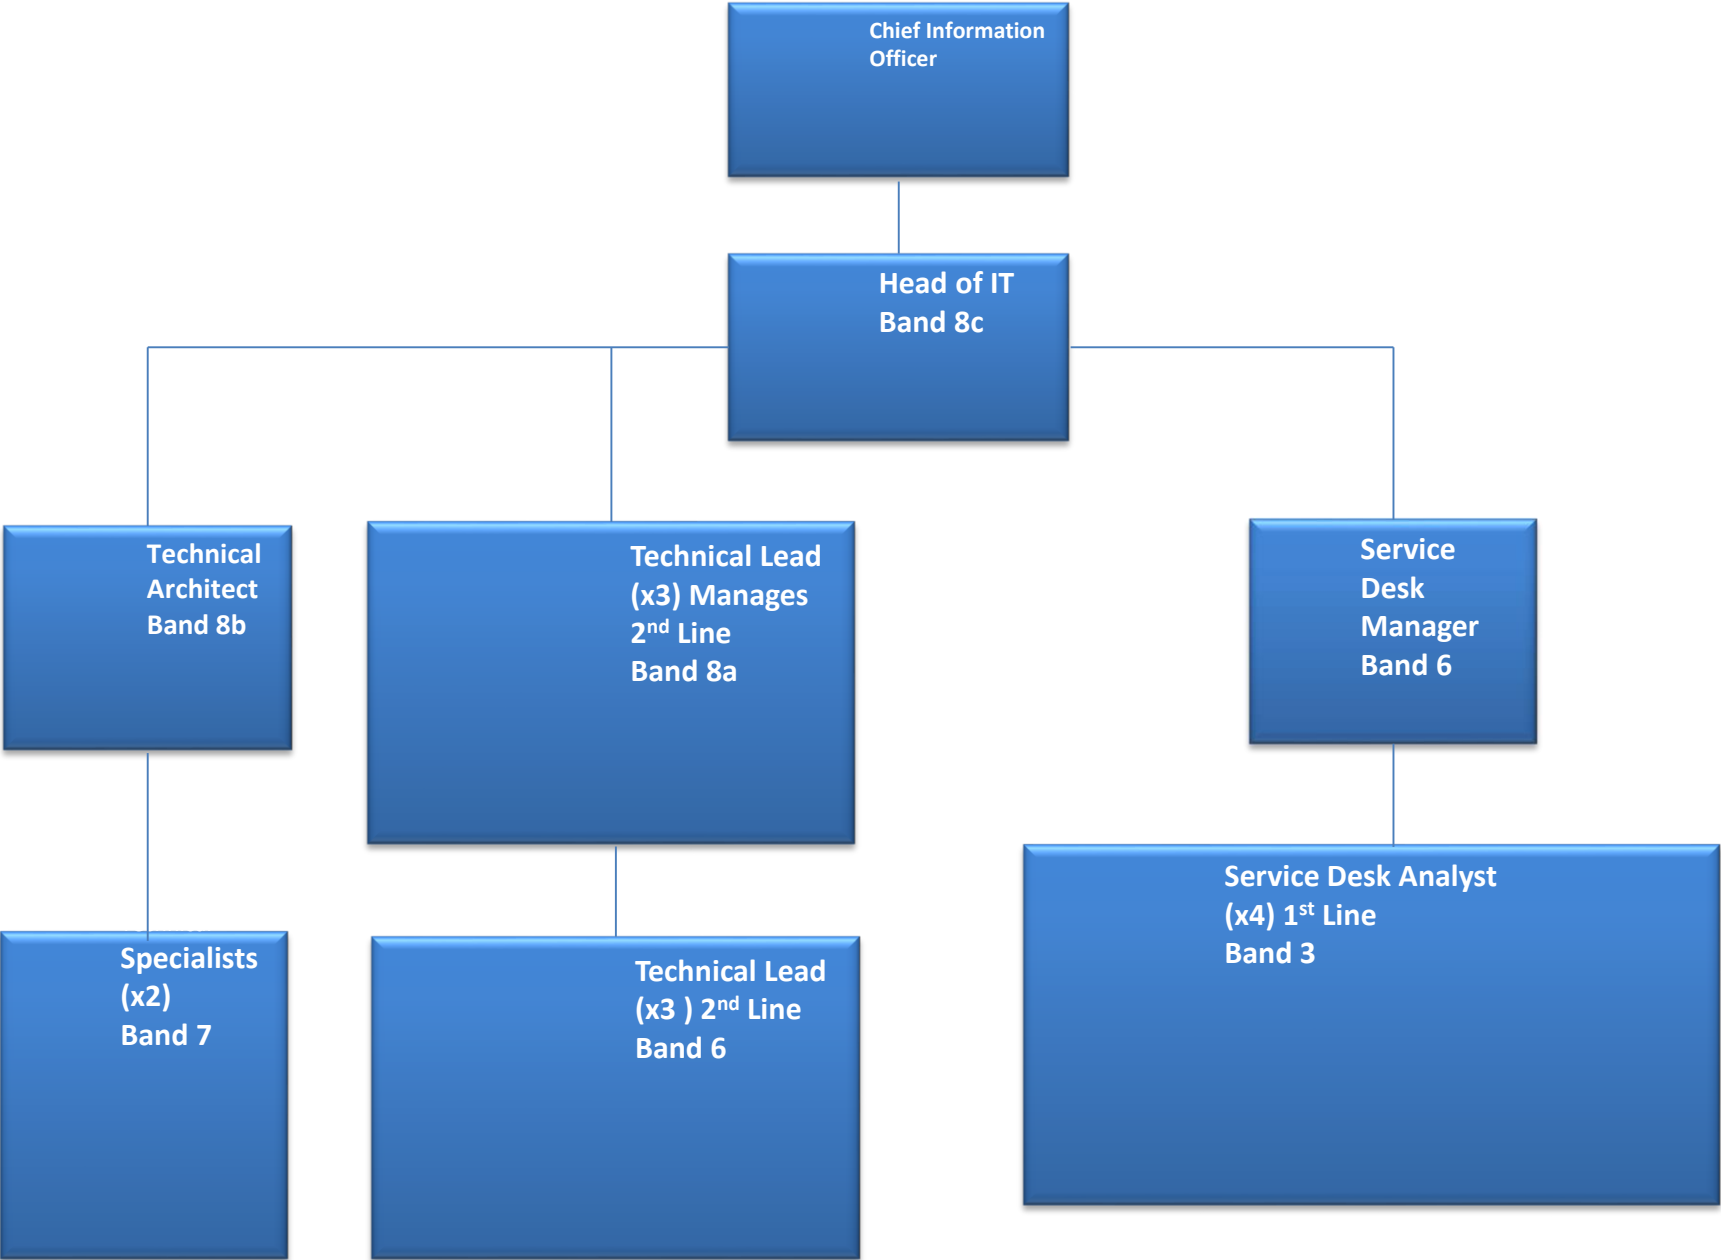

IM&T Senior Management Organisational Chart

IT Technical Team : Organisation Chart

PERFORMANCE & INFORMATION DEPARTMENT : ORGANISATIONAL CHART

IT Systems Delivery Department Organisation Chart

Project Management Office (PMO) Organisational Chart

Chief Information
Officer

IT Programme
Manager
(Band 8b)

Senior Project
Manager
(Band 8a)

Senior Project
Manager
(Band 8a)

Senior Project
Manager
(Band 8a)

Project Manager
(Band 7)

Project Manager
(Band 7)