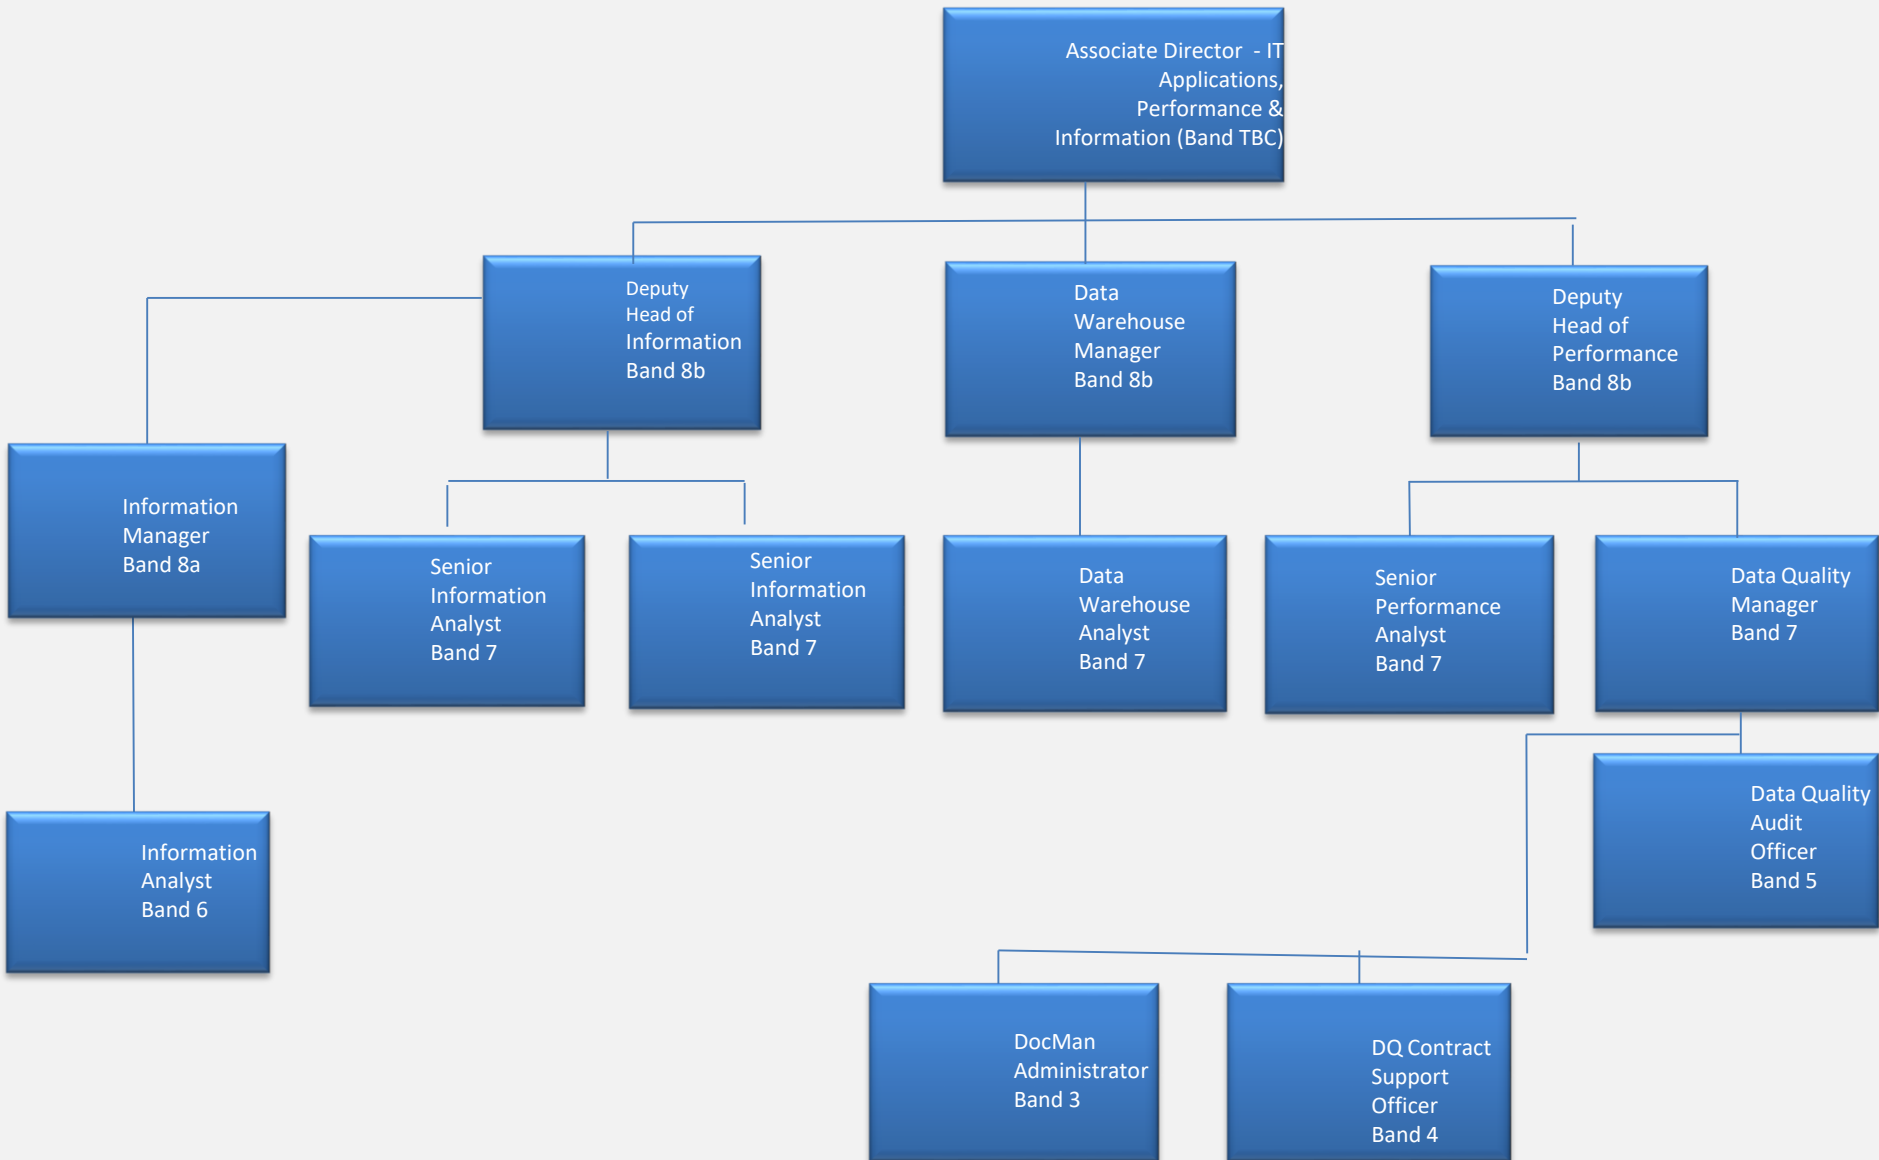

IM&T Senior Management Organisational Chart

IT Technical Team : Organisation Chart

PERFORMANCE & INFORMATION DEPARTMENT : ORGANISATIONAL CHART

IT Systems Delivery Department Organisation Chart

Project Management Office (PMO) Organisational Chart

Chief Information
Officer

IT Programme
Manager
(Band 8b)

Senior Project
Manager
(Band 8a)

Senior Project
Manager
(Band 8a)

Senior Project
Manager
(Band 8a)

Project Manager
(Band 7)

Project Manager
(Band 7)